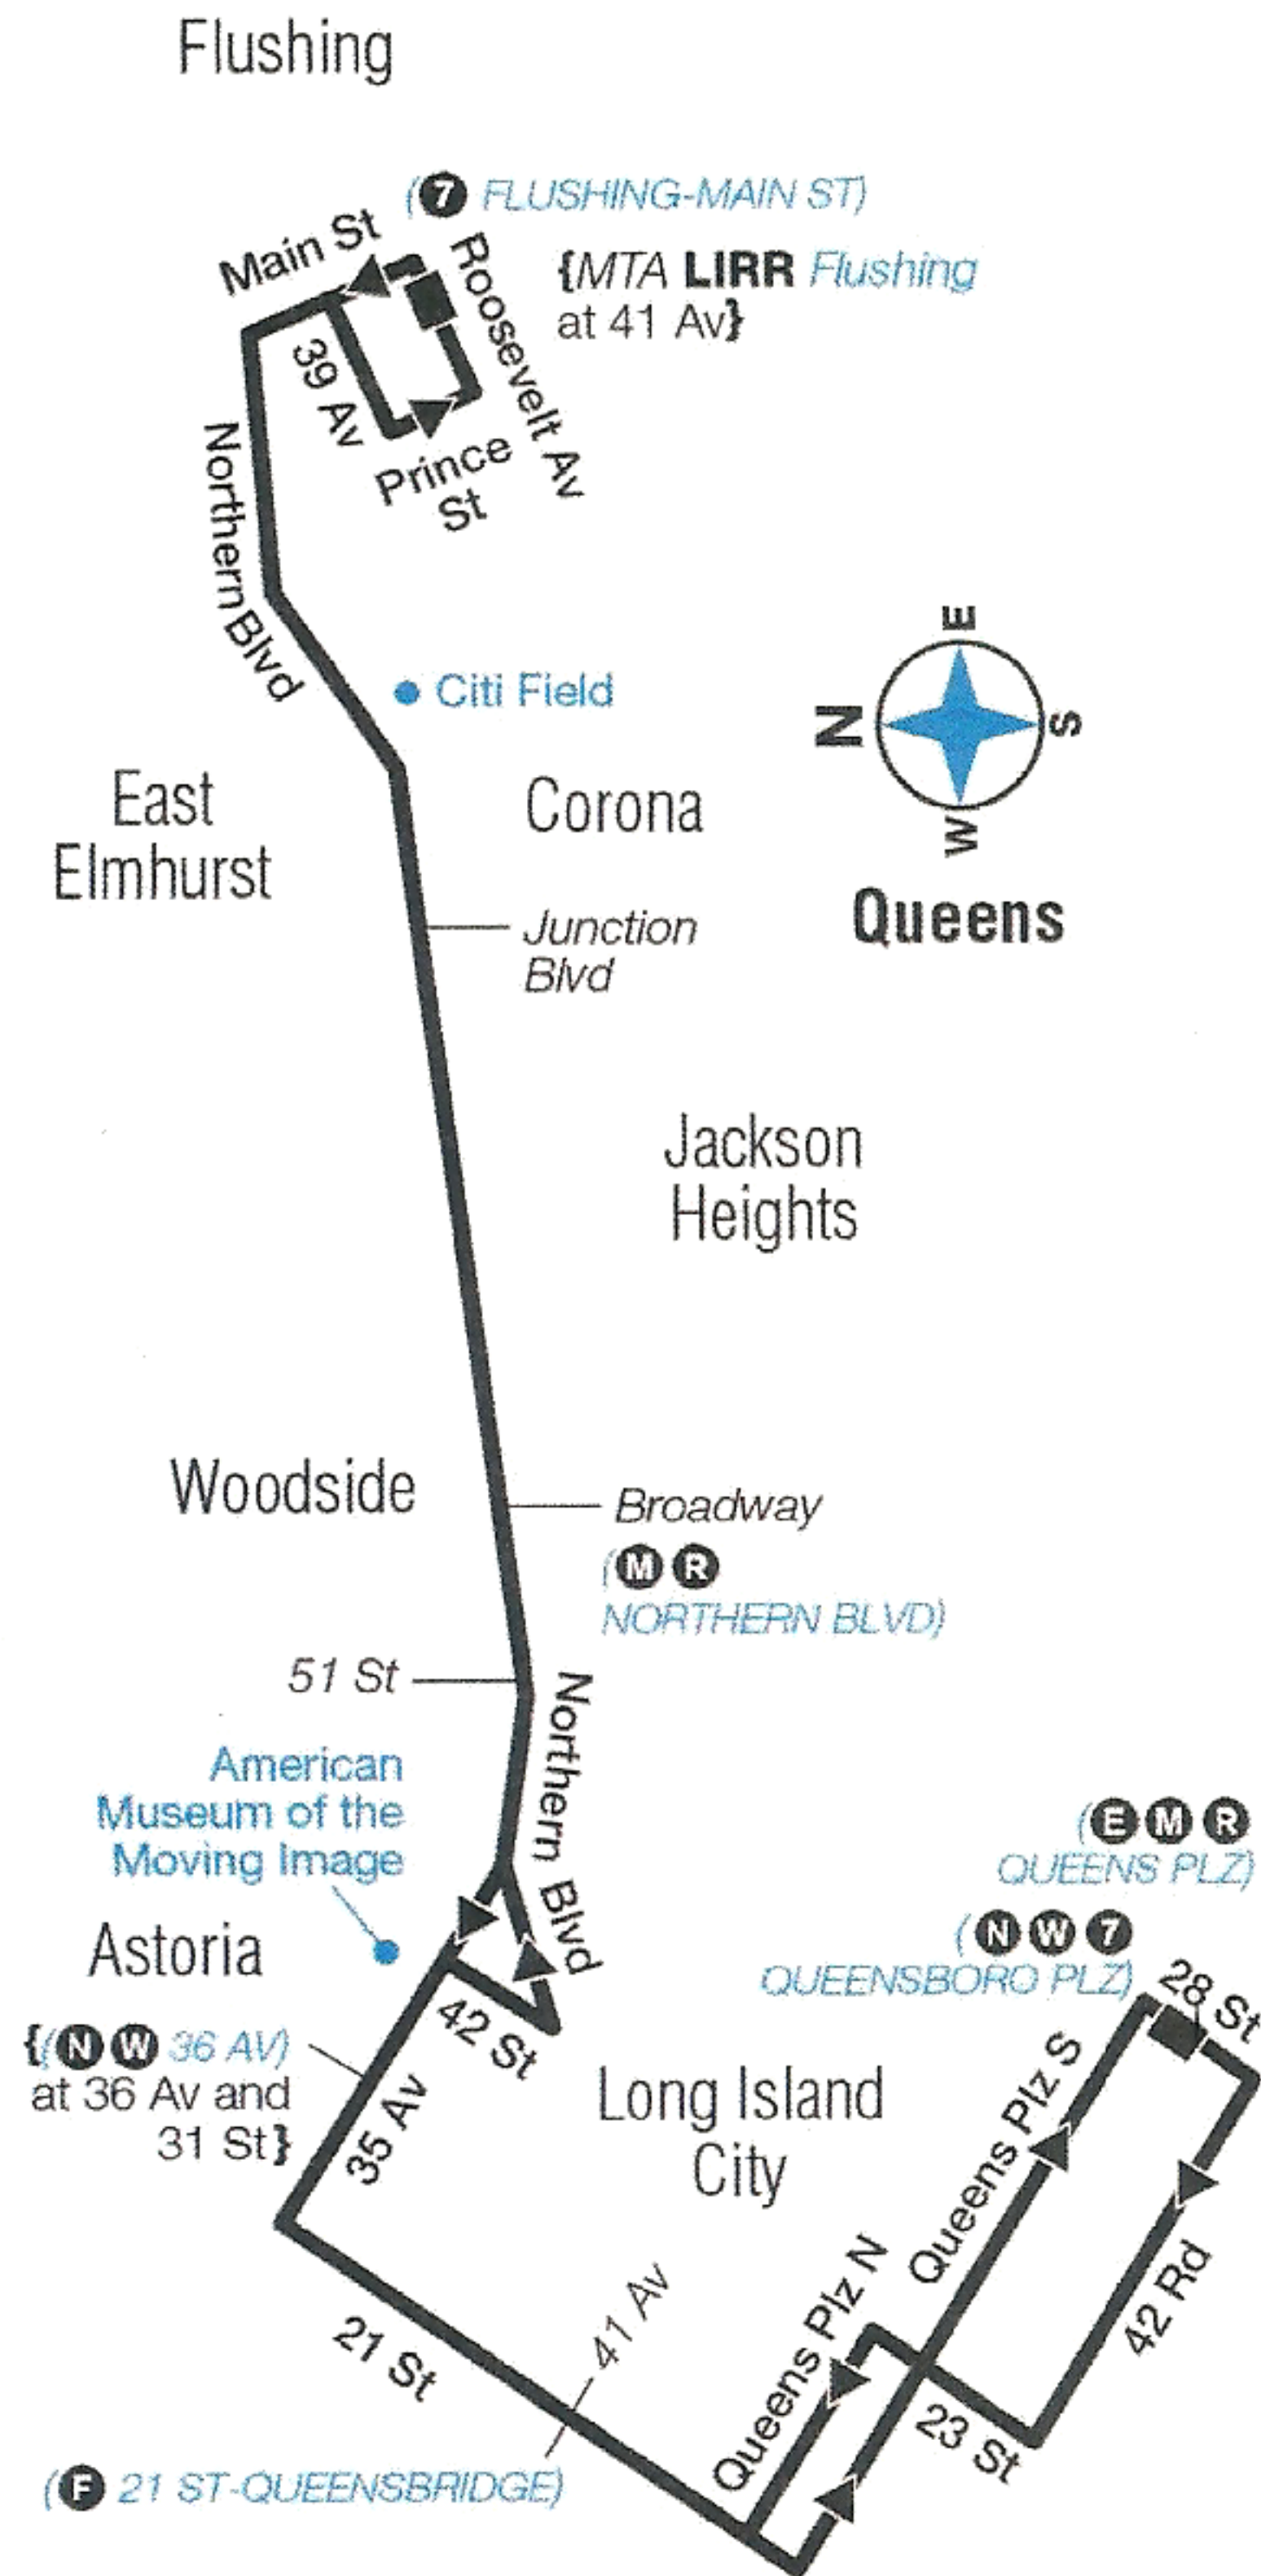

Q66

Bus Timetable
MTA Bus Company

Flushing - Long Island City Via Northern Blvd / 21St St / Queens Plaza

Local Service

Effective June 26, 2022

For accessible subway stations, travel directions and other information:

Visit www.mta.info or call us at 511

m_q066_16322_cs

Q66 MAP LEGEND

- Terminal
- MTA LIRR**
Railroad Station
- F STATION NAME
Subway Connection
- Point of Interest