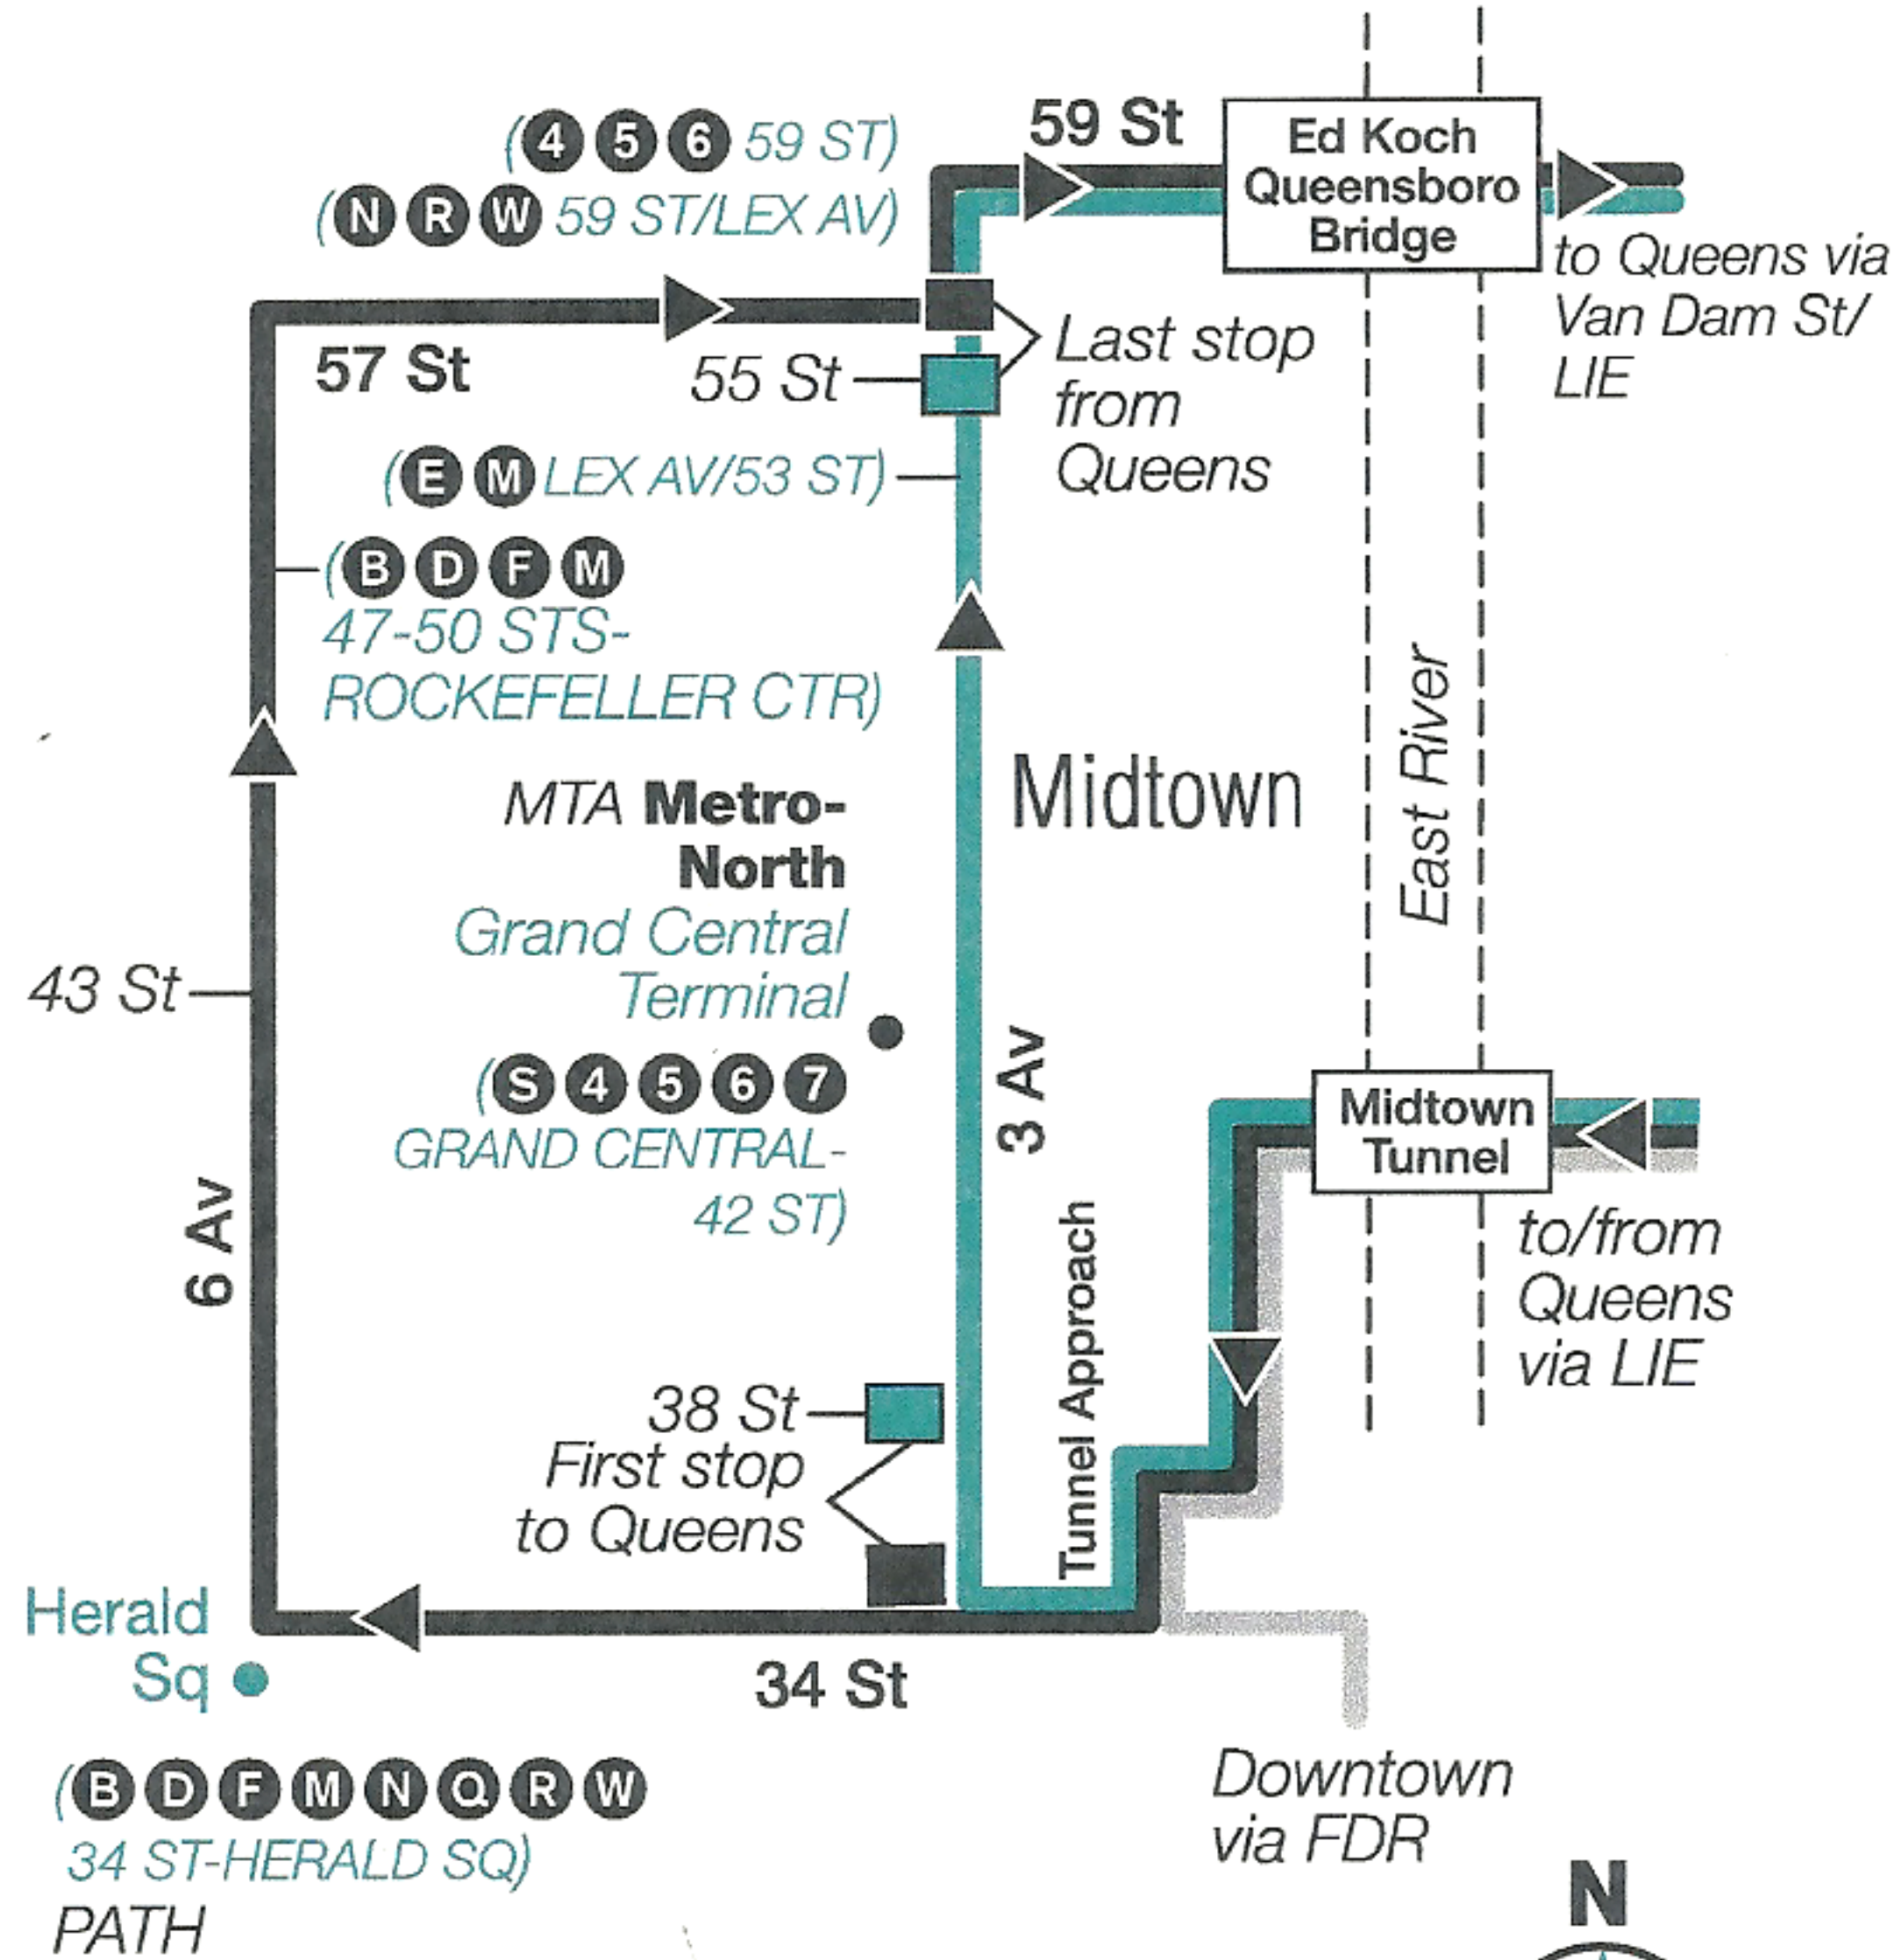

QM10/QM11/QM40 Queens Service

Queens

m_qm010-qm011-qm040_19287_cs

QM10/QM11/QM40 MAP LEGEND

- | | |
|-------------------|------------------------|
| QM10 Terminal | (6) STATION NAME |
| QM10 Service | Subway Connection |
| QM11 Terminal | MTA Metro-North |
| QM11 Service | Railroad Station |
| Point of Interest | QM40 Terminal |
| | QM40 Service |

For Accessible subway stations, travel directions
and other information:

Call 511 or visit www.mta.info

QM10/QM40 Midtown Service

QM11 Downtown Service

Manhattan

**QM10 Bus Stops to Midtown
Stops in Queens
Pick-Up Only**

63 Rd & 98 Pl
63 Rd & 102 St
108 St & 63 Rd
108 St & 62 Dr
Horace Harding Expwy &
Westside Av
99 St & 60 Av
57 Av & 99 St
57 Av & 97 St
57 Av & Junction Blvd
57 Av & 92 St
Woodhaven Blvd &
Hoffman Dr

**Stops in Manhattan
Drop-Off Only
(6 Av Service)**

**Stops in Manhattan
Drop-Off Only**

Pearl St & Peck Slip
Water St & John St
Water St & Gouverneur Ln
Water St & Broad St
State St & Battery Pl
Trinity Pl & Morris St
Trinity Pl & Thames St
Church St & Vesey St
Park Row & Beekman St
Frankfort St & Pearl St