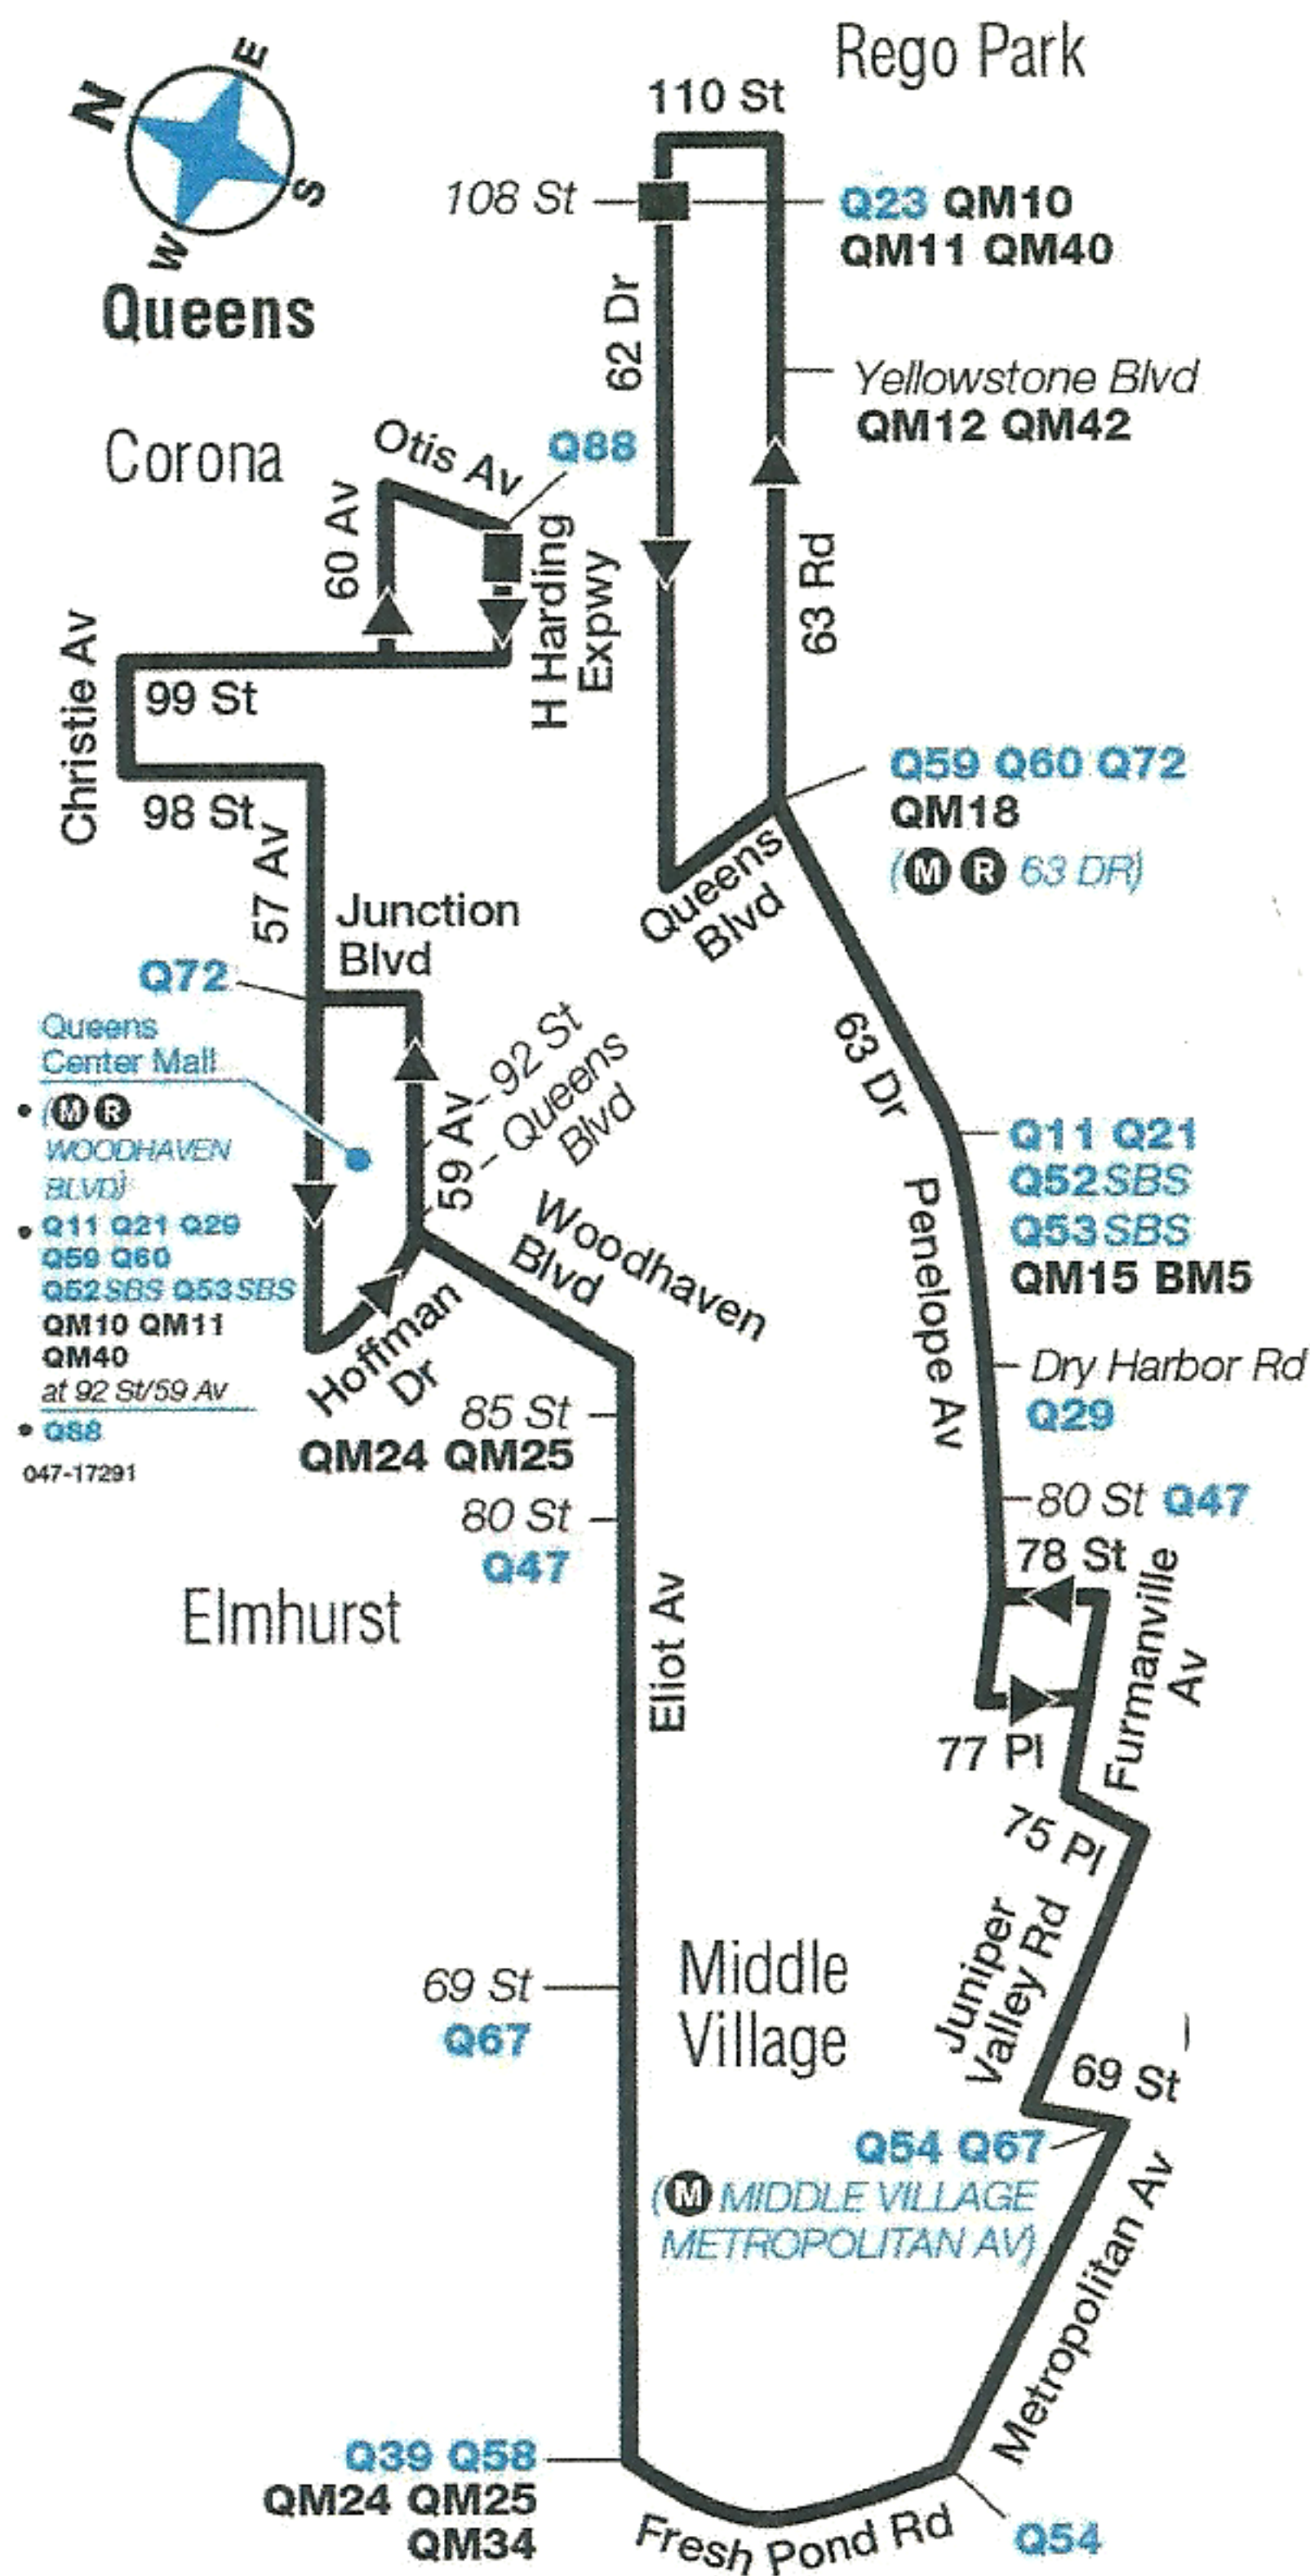

# Q38

**Bus Timetable**  
MTA Bus Company

Corona - Rego Park Via Penelope Av / Eliot Av / Queens Center

**Local Service**

For accessible subway stations, travel directions and other information:

Effective June 26, 2022

Visit [www.mta.info](http://www.mta.info) or call us at 511

m\_q038\_17362\_cs

## Q38 MAP LEGEND

**Local/Limited/SBS Bus Transfers:** shown in bold blue type.

**Express Bus Transfers:** shown in bold black type.

■ Terminal

(M) STATION NAME

● Point of Interest

Subway Connection